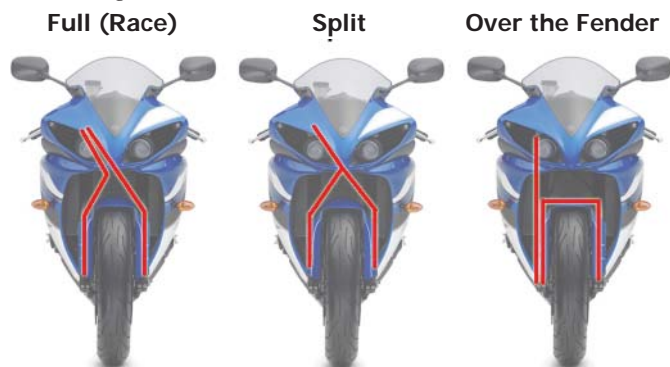

BRAKE AND CLUTCH LINES

Features

- Custom made in the USA
- Manufactured of only the highest quality stainless steel. Absolutely NO compromises
- Permanently swaged ends rotate to eliminate line twist and binding
- Teflon inner, not rubber
- Wrapped with a PVC coating to protect body work and paint. Also allows for easy cleaning.
- DOT, TUV, ADR, DEKRA approved
- Choose from 13 colored lines and 7 colored banjos for well over 100 color options.
- Custom lengths and bends available.

Special order only

- Usually ships within 2 to 3 days
- Custom lengths available (cannot be returned)

Street OE Repl.	Retail	Street Custom	Retail	MX Lines	Retail	ATV Kits	Retail
Single Line	49.00	Up to 56" (per line)	59.00	Rear Line	59.00	Two Line (Full Length Front Kit)	118.00
Two Line Kit	98.00	56" Rear Hand/Thumb	59.00	Front Line	79.00	Rear Line	49.00
Three Line Kit	147.00	80" Rear Hand Brake	69.00	Custom Build (Per Line)	+10.00	Custom Build (Per Line)	+10.00
Four Line Kit	196.00						